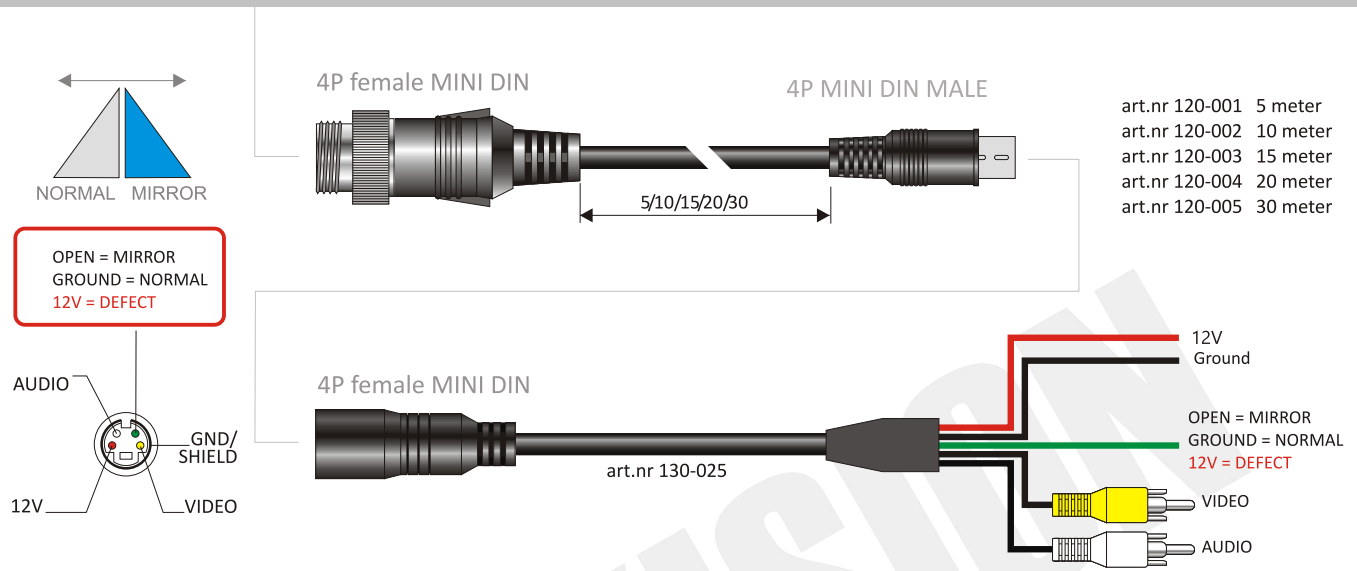

▶ AE-100BP/BN Connection cable

art.nr 100-067 AE-100BP(PAL)
art.nr 110-083 AE-100BN(NTSC)

▶ Optional adapter cables

DO NOT CONNECT the green wire with 12Volt. It could damage the MIRROR function or even the camera whole camera!!!