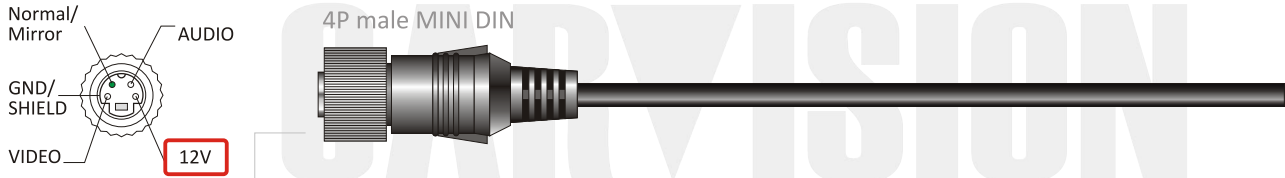

▶ AE-100BP/BN Connection cable

art.nr 100-067 AE-100BP(PAL)
art.nr 110-083 AE-100BN(NTSC)

▶ Optional adapter cables

DO NOT CONNECT the green wire with 12Volt. It could damage the MIRROR function or even the camera whole camera!!!