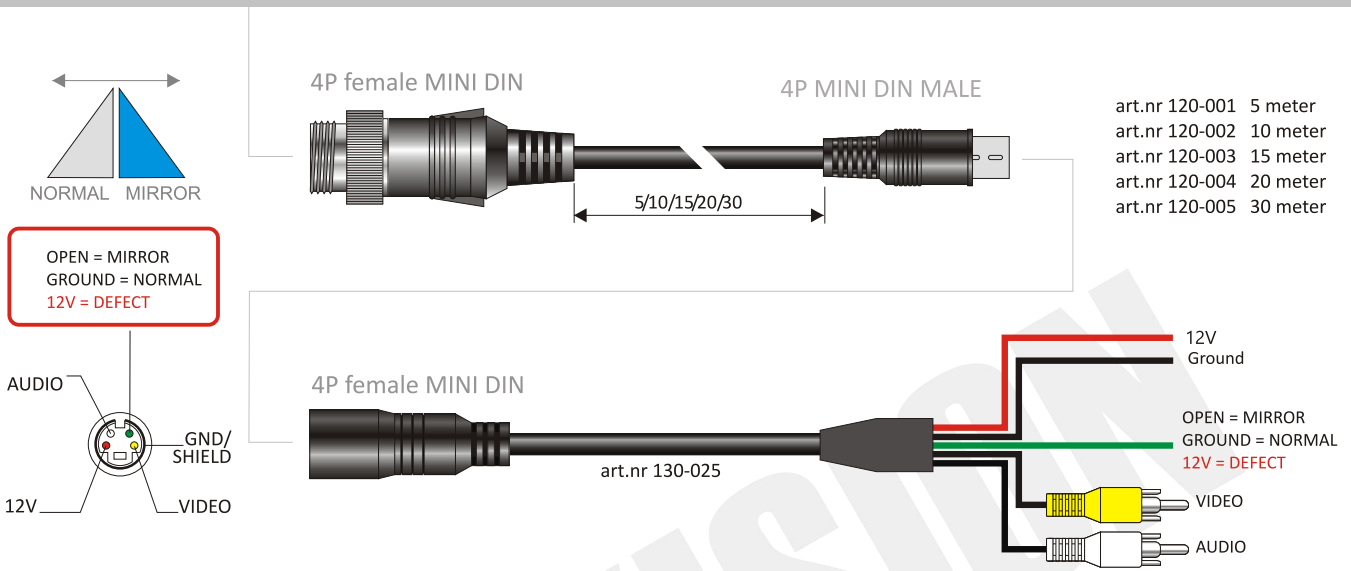

▶ AE-122BP/BN Connection cable

art.nr 100-076 AE-122BP(PAL)
art.nr 110-076 AE-122BN(NTSC)

▶ Optional adapter cables

DO NOT CONNECT the green wire with 12Volt. It could damage the MIRROR function or even the camera whole camera!!!