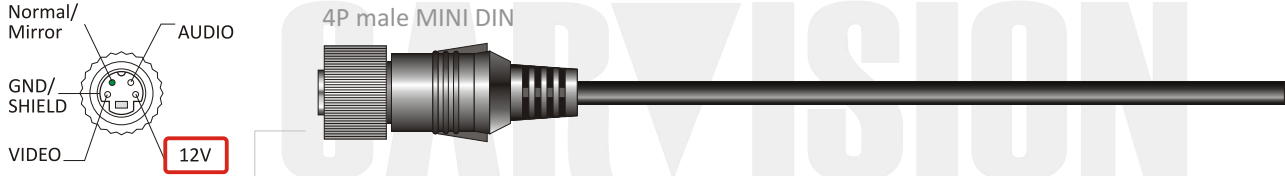

▶ AE-122BP/BN Connection cable

art.nr 100-076 AE-122BP(PAL)
art.nr 110-076 AE-122BN(NTSC)

▶ Optional adapter cables

DO NOT CONNECT the green wire with 12Volt. It could damage the MIRROR function or even the camera whole camera!!!