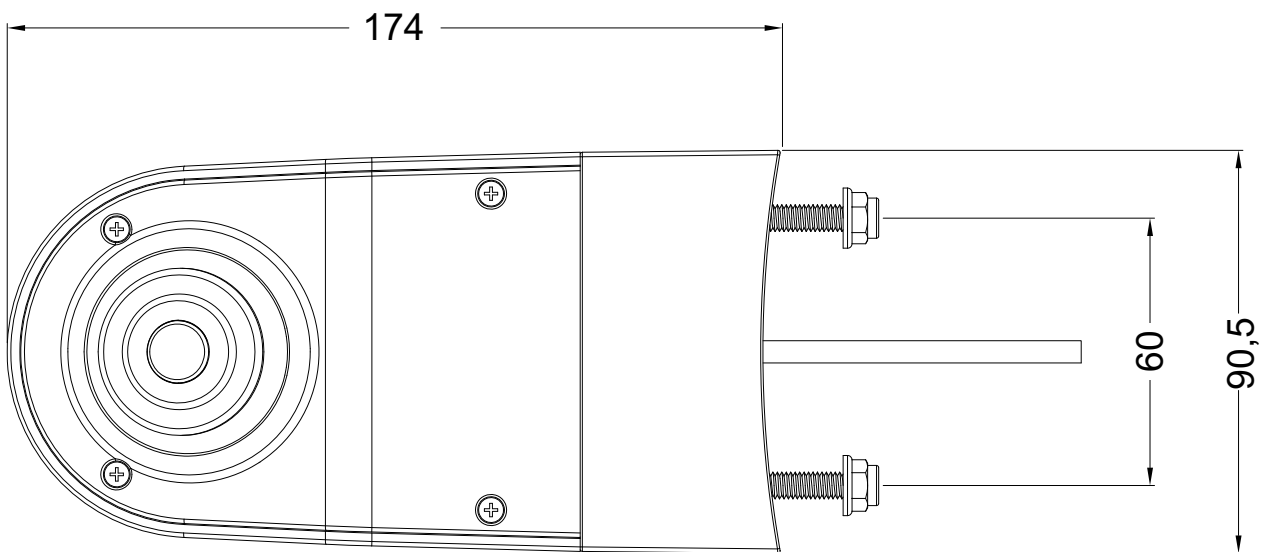

▶ 100 235 Corner CAM-180 FHD

4P female AVIATION

CARVISION®