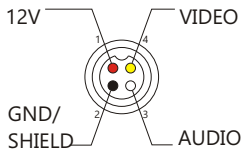

▶ 110 010 Connection cable

4P female AVIATION

▶ Optional adapter cables

4P male AVIATION

130-131

4P male AVIATION

130-090

4P male MINI DIN