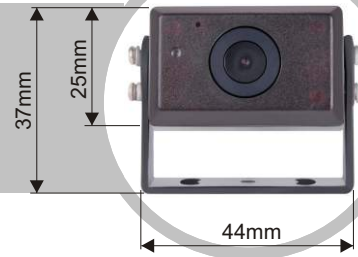

▶ 110 010 Connection cable

4P female AVIATION

▶ Optional adapter cables

4P male AVIATION

130-131

4P male AVIATION

130-090

4P male MINI DIN