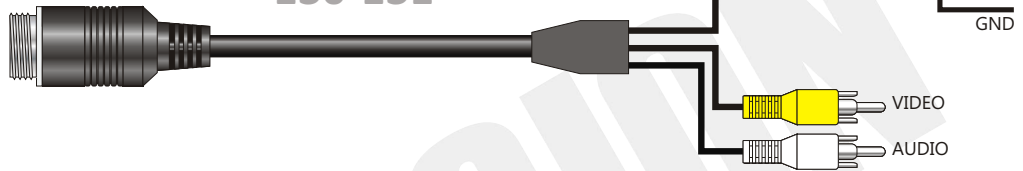

▶ 110 010 Connection cable

4P female AVIATION

▶ Optional adapter cables

4P male AVIATION

130-131

4P male AVIATION

130-090

4P male MINI DIN