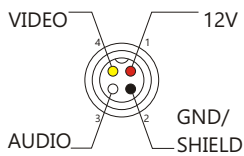

▶ 110 010 Connection cable

4P female AVIATION

▶ Optional adapter cables

4P male AVIATION

130-131

4P male AVIATION

130-090

4P male MINI DIN