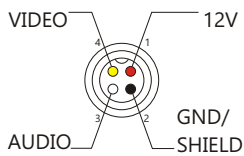

▶ 110 010 Connection cable

4P female AVIATION

▶ Optional adapter cables

4P male AVIATION

130-131

4P male AVIATION

130-090

4P male MINI DIN