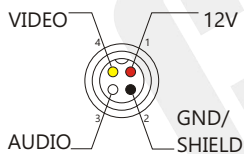

▶ 110 010 Connection cable

4P female AVIATION

▶ Optional adapter cables

4P male AVIATION

130-131

4P male AVIATION

130-090

4P male MINI DIN