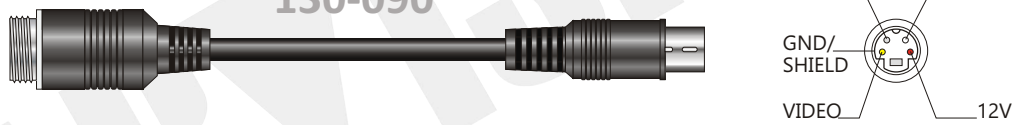

▶ 110 010 Connection cable

4P female AVIATION

▶ Optional adapter cables

4P male AVIATION

130-131

4P male AVIATION

130-090

4P male MINI DIN