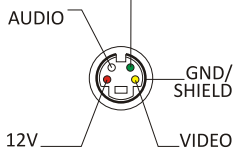

# ▶ AE-122BP/BN Connection cable

art.nr 100-076 AE-122BP(PAL)  
art.nr 110-076 AE-122BN(NTSC)

# ▶ Optional adapter cables

OPEN = MIRROR  
GROUND = NORMAL  
12V = DEFECT

- art.nr 120-001 5 meter
- art.nr 120-002 10 meter
- art.nr 120-003 15 meter
- art.nr 120-004 20 meter
- art.nr 120-005 30 meter

**DO NOT CONNECT** the green wire with 12Volt. It could damage the MIRROR function or even the camera whole camera!!!