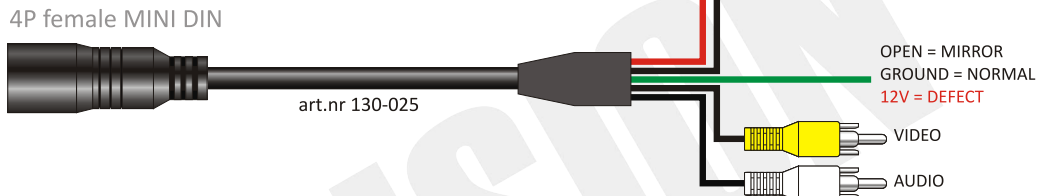

# ▶ Optional adapter cables

OPEN = MIRROR  
GROUND = NORMAL  
12V = DEFECT

- art.nr 120-001 5 meter
- art.nr 120-002 10 meter
- art.nr 120-003 15 meter
- art.nr 120-004 20 meter
- art.nr 120-005 30 meter

**DO NOT CONNECT** the green wire with 12Volt. It could damage the MIRROR function or even the camera whole camera!!!