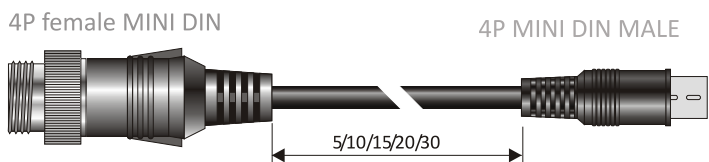

# ▶ AE-122BP/BN Connection cable

art.nr 100-076 AE-122BP(PAL)  
art.nr 110-076 AE-122BN(NTSC)

# ▶ Optional adapter cables

OPEN = MIRROR  
GROUND = NORMAL  
12V = DEFECT

- art.nr 120-001 5 meter
- art.nr 120-002 10 meter
- art.nr 120-003 15 meter
- art.nr 120-004 20 meter
- art.nr 120-005 30 meter

**DO NOT CONNECT** the green wire with 12Volt. It could damage the MIRROR function or even the camera whole camera!!!