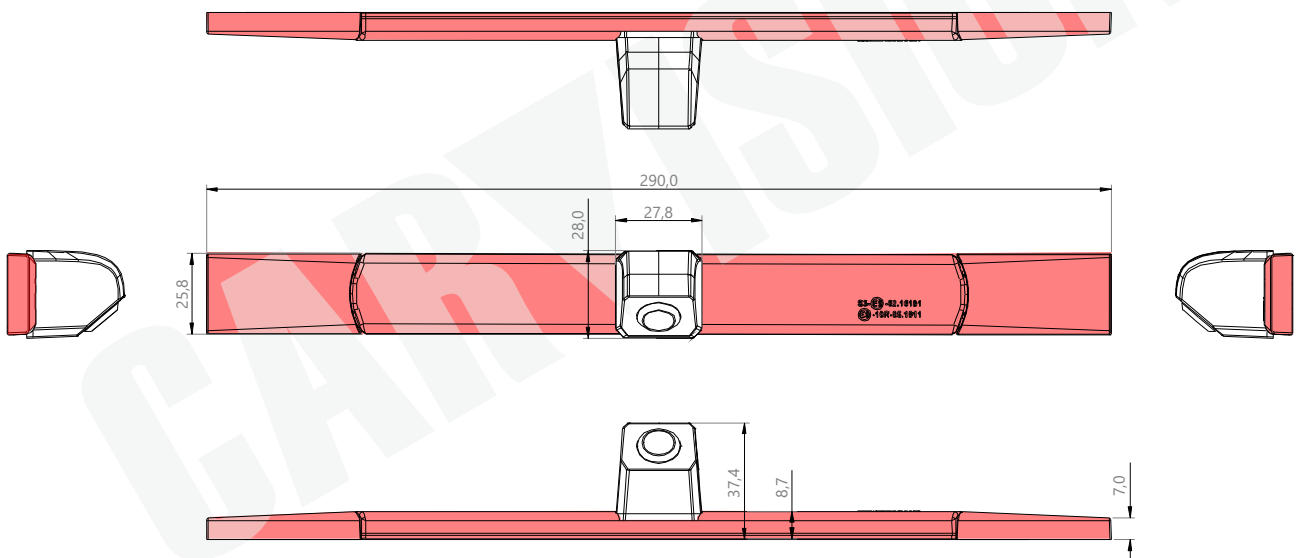

▶ 110-127 Connection cable

▶ Sizes

CARVISION®