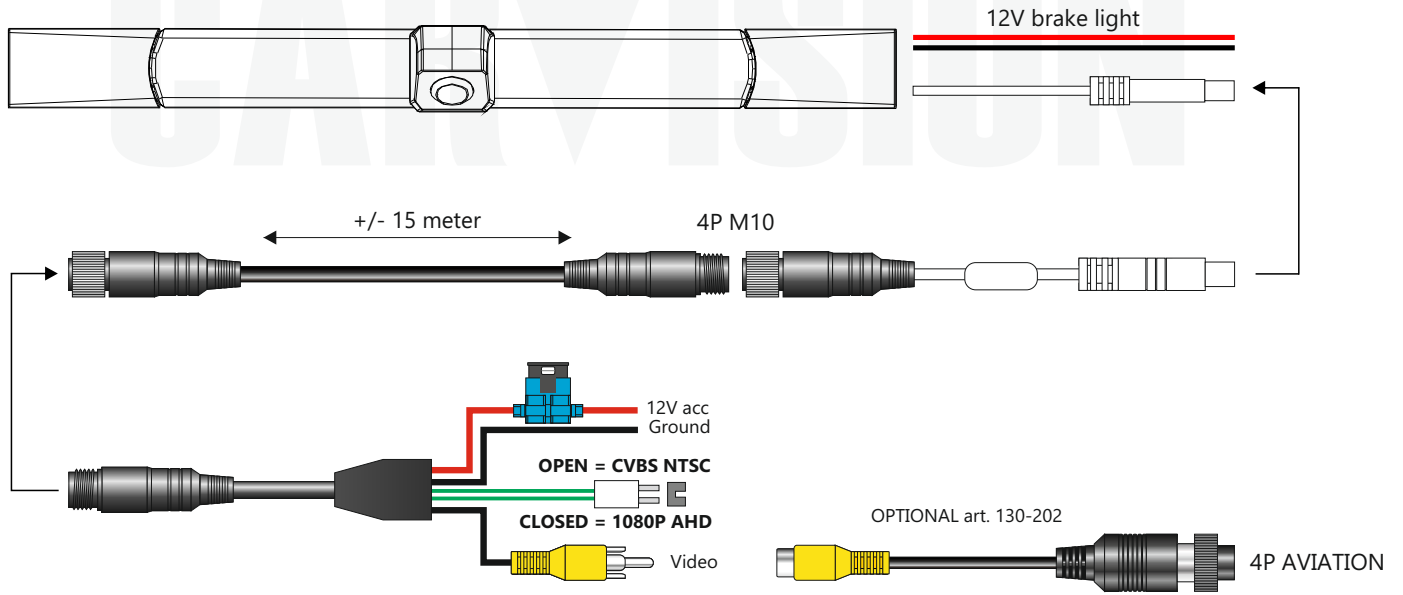

▶ 110-127 Connection cable

▶ Sizes

CARVISION®