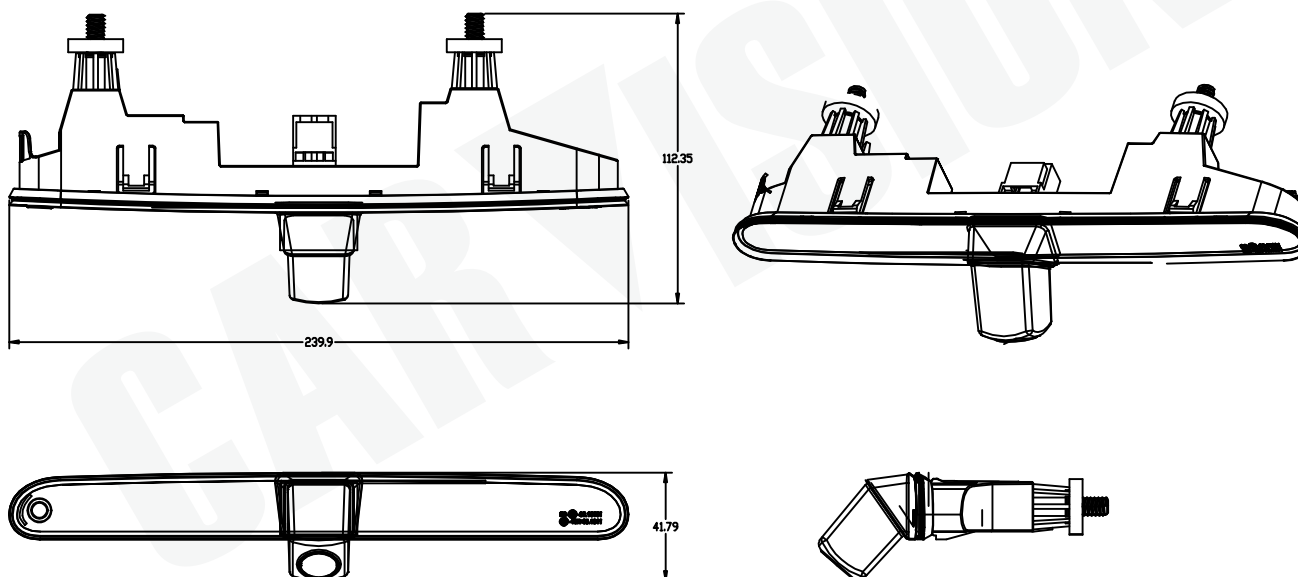

▶ 110-161 Connection cable

▶ Sizes

CARVISION®