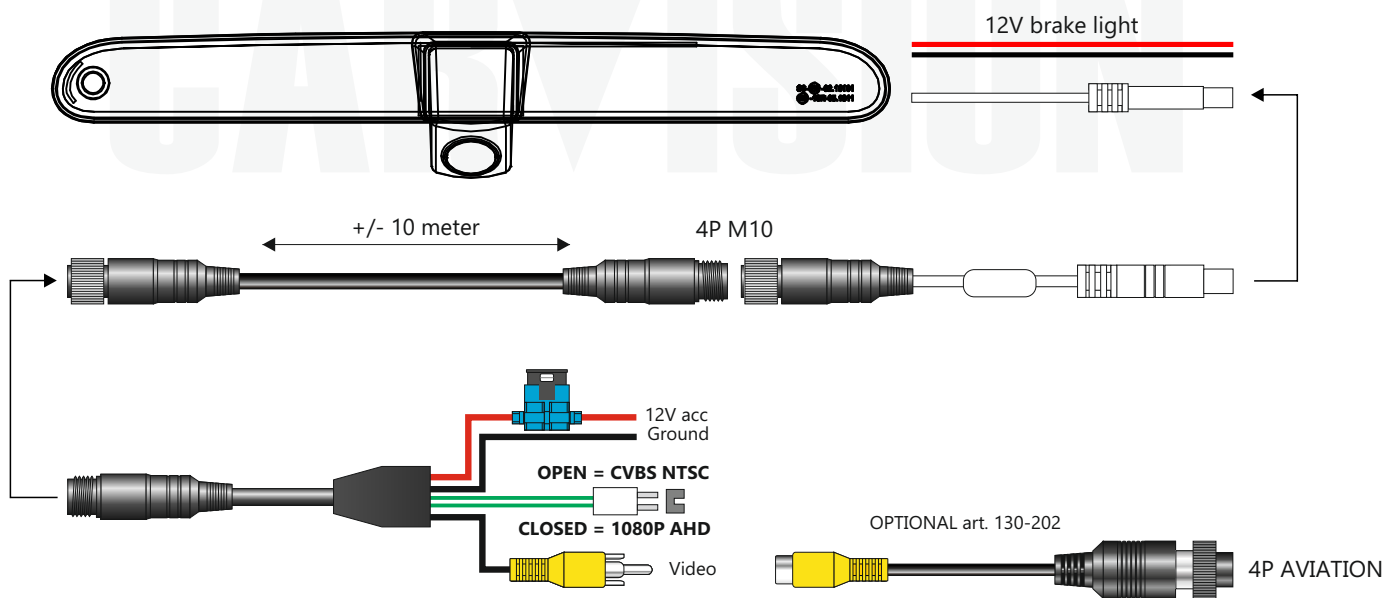

▶ 110-161 Connection cable

▶ Sizes

CARVISION®