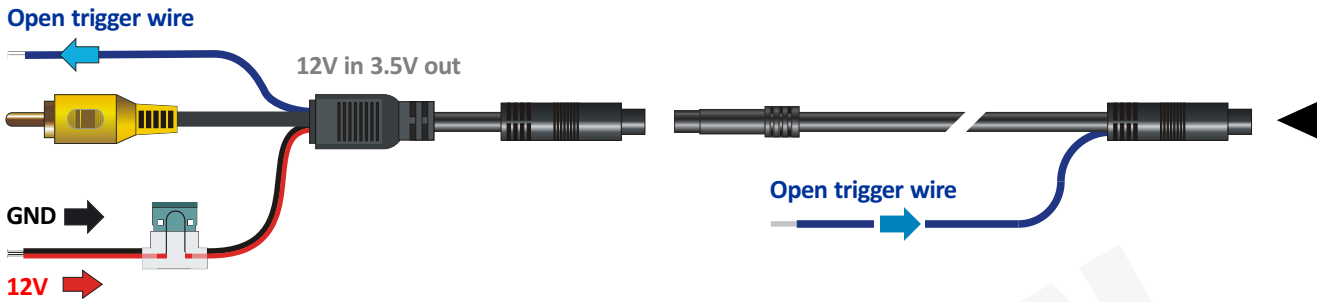

## ▶ 110-175 Connection cable

Closed = CVBS NTSC  
Open = 720P AHD

Closed = Mirror  
Open = Normal

Closed = Parking lines  
Open = No lines

## ▶ Mounting adapters

CARVISION®