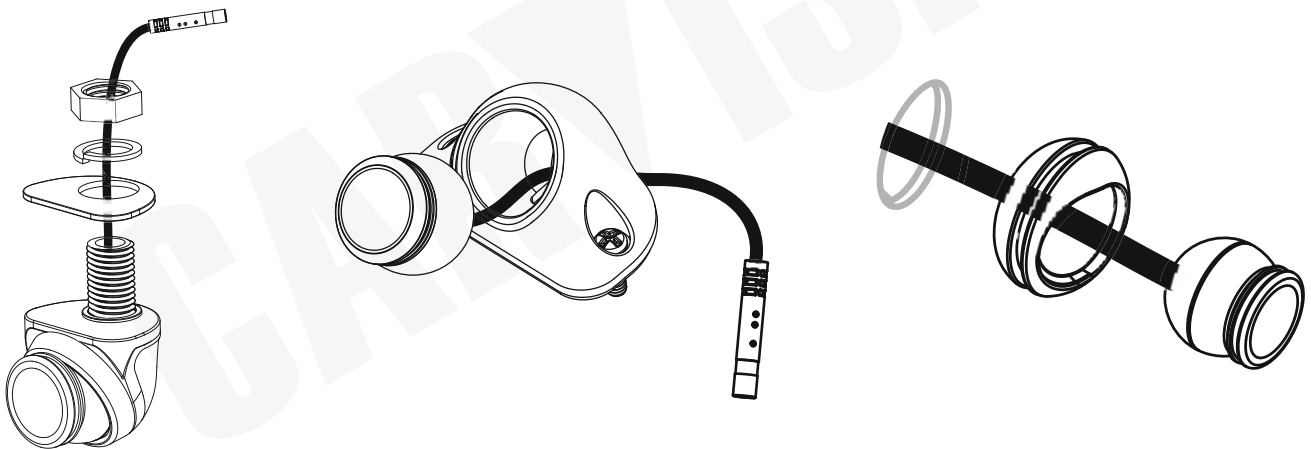

## ▶ 110-175 Connection cable

Closed = CVBS NTSC  
Open = 720P AHD

Closed = Mirror  
Open = Normal

Closed = Parking lines  
Open = No lines

## ▶ Mounting adapters

CARVISION®