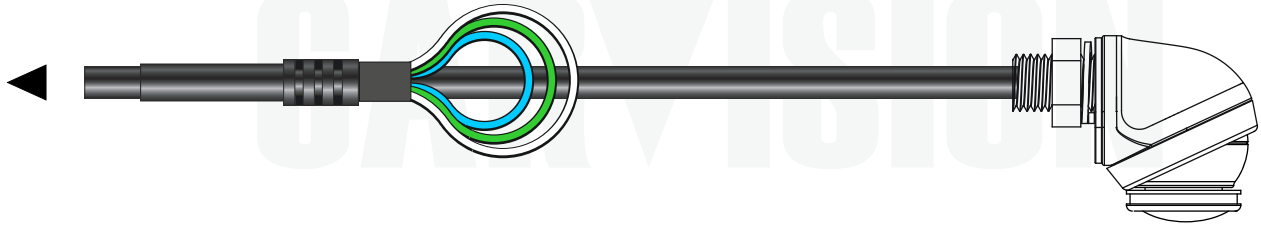

## ▶ 110-175 Connection cable

Closed = CVBS NTSC  
Open = 720P AHD

Closed = Mirror  
Open = Normal

Closed = Parking lines  
Open = No lines

## ▶ Mounting adapters

CARVISION®