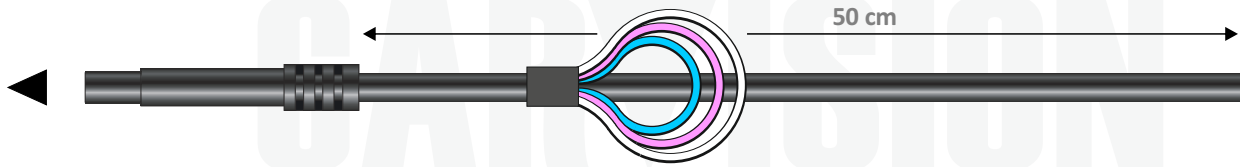

## ▶ 110-182 Connection cable

Closed = 1080P [AHD]  
Open = NTSC [CVBS]

Closed = Mirror  
Open = Normal

Closed = Parking lines  
Open = No lines

Open trigger wire

## ▶ 120-118 Optional adapter cable