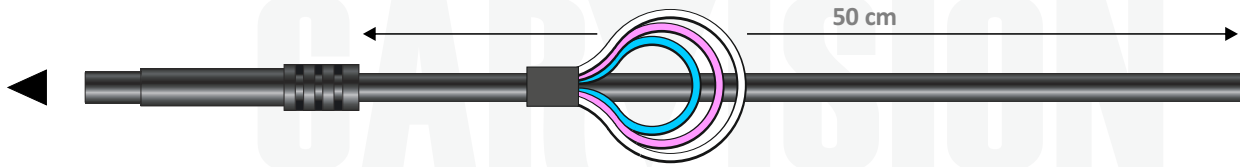

▶ 110-185 Connection cable

Closed = 1080P [AHD]
Open = NTSC [CVBS]

Closed = Mirror
Open = Normal

Closed = Parking lines
Open = No lines

Open trigger wire

▶ 120-118 Optional adapter cable