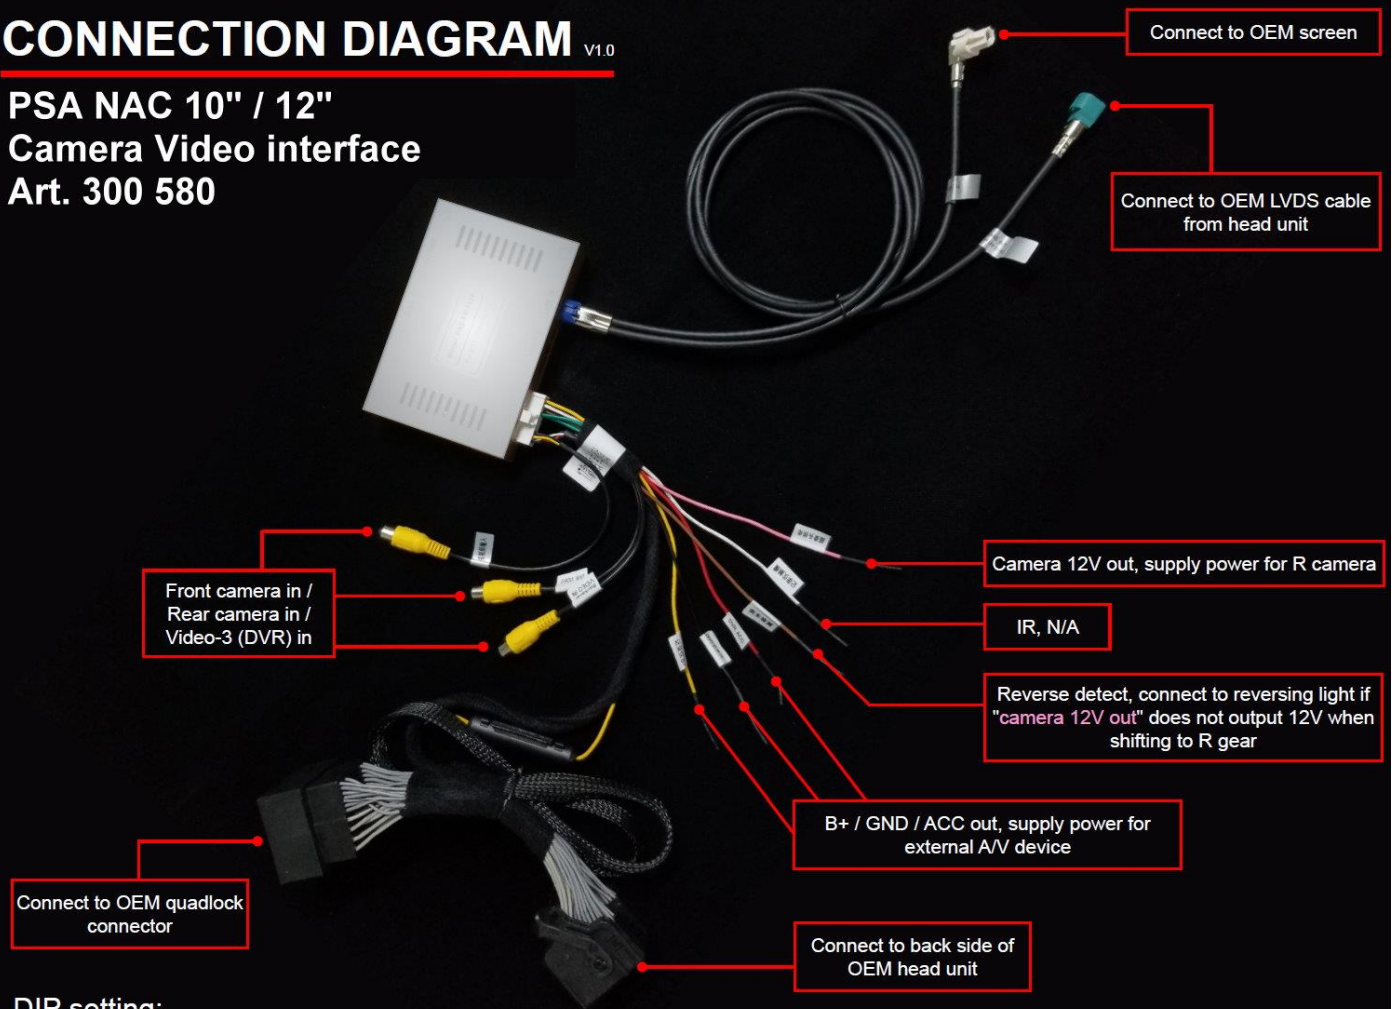

# CONNECTION DIAGRAM V1.0

PSA NAC 10" / 12"  
Camera Video interface  
Art. 300 580

## DIP setting:

DIP	ON ↓	OFF ↑
1	Selection of function	
2		
3	Enable VGA input for CarPlay	Disable CarPlay
4	Enable Video-3 (DVR in) or Front view camera (depending on the software version)	Disable Video-3 or Front view camera
5	Selection of car model	
6		
7		
8	Always set to OFF ▲	

Function	DIP	
	1	2
Factory rear camera	OFF ▲	OFF ▲
Aftermarket rear camera (CAN bus control)	OFF ▲	ON ▼
Aftermarket rear camera (reversing lights control)	ON ▼	OFF ▲

Model	DIP		
	5	6	7
2019 C4 Aircross, C3-XR (9 inch)	ON ▼	ON ▼	OFF ▲
2019 DS7, 508 (10 inch)	ON ▼	ON ▼	ON ▼

## How to switch:

Press and hold "LIST" button on steering wheel or "MENU" for 3S to display external video.

**NOTE!** Please disconnect & reconnect interface's power after changing any DIP setting.